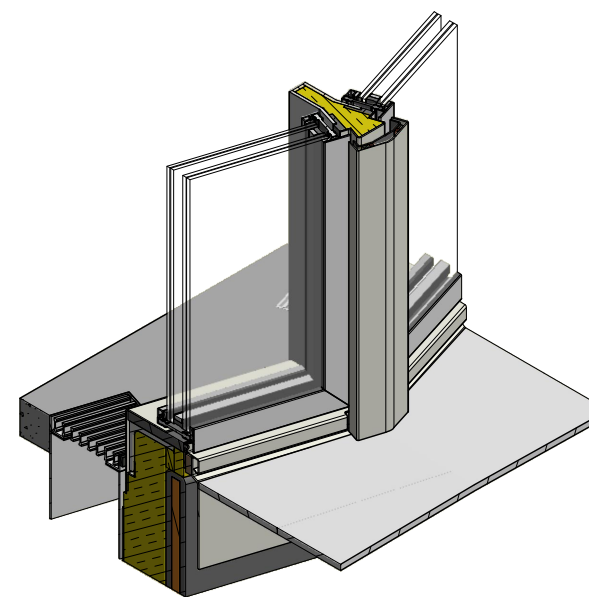

SECTION Y-Y (1 : 2)

SECTION X-X

ISOMETRIC VIEW FROM OUTSIDE

ISOMETRIC VIEW FROM INSIDE

FINAL FOR APPROVAL.	
DOC NO. D100005	
PROJECT NO. 07883	
AUTHOR RK	MODIFIER DK
SCALE 1 : 5	SHEET 1 / 1

DETAIL 05
MULLION CONVEX