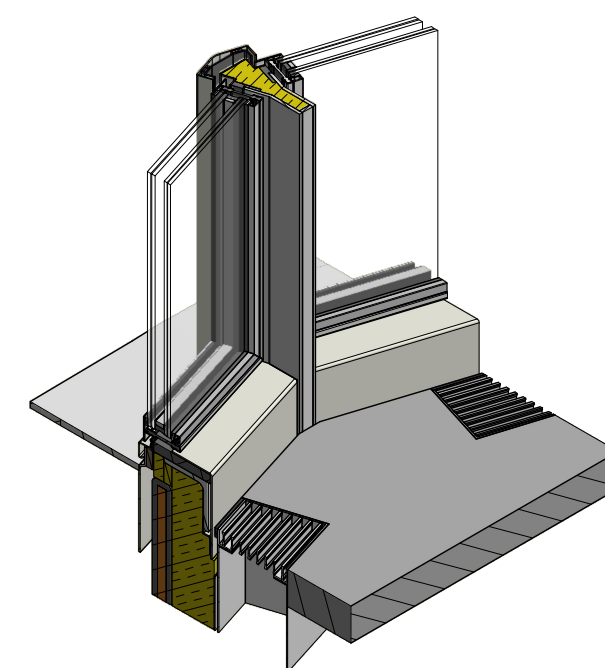

SECTION Y-Y (1 : 2)

SECTION X-X

ISOMETRIC VIEW FROM OUTSIDE

ISOMETRIC VIEW FROM INSIDE

FINAL FOR APPROVAL.	
DOC NO. D100005	
PROJECT NO. 07883	
AUTHOR RK	MODIFIER DK
SCALE 1 : 5	SHEET 1 / 1

DETAIL 05
MULLION CONVEX