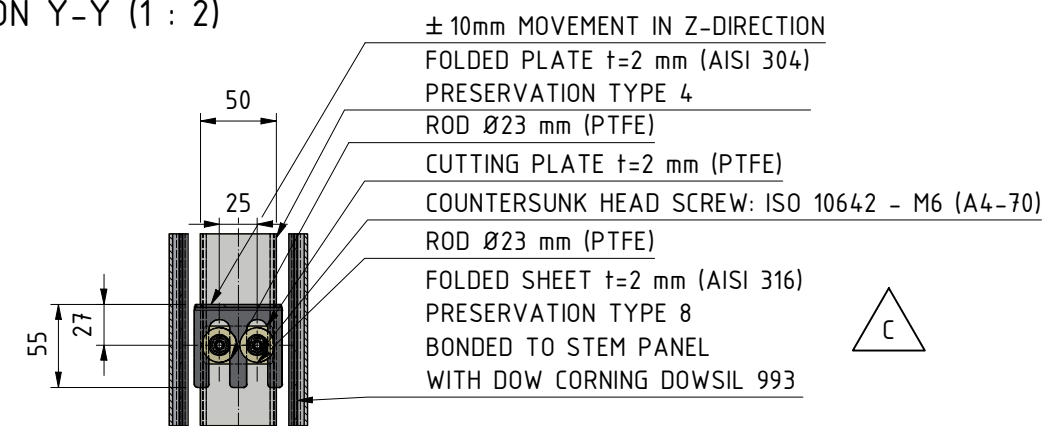

SECTION Y-Y (1 : 2)

SECTION X-X

ISOMETRIC VIEW FROM OUTSIDE

ISOMETRIC VIEW FROM INSIDE

FINAL FOR APPROVAL.	
DOC NO. D100005	
PROJECT NO. 07883	
AUTHOR RK	MODIFIER DK
SCALE 1 : 5	SHEET 1 / 1

DETAIL 05
MULLION CONVEX