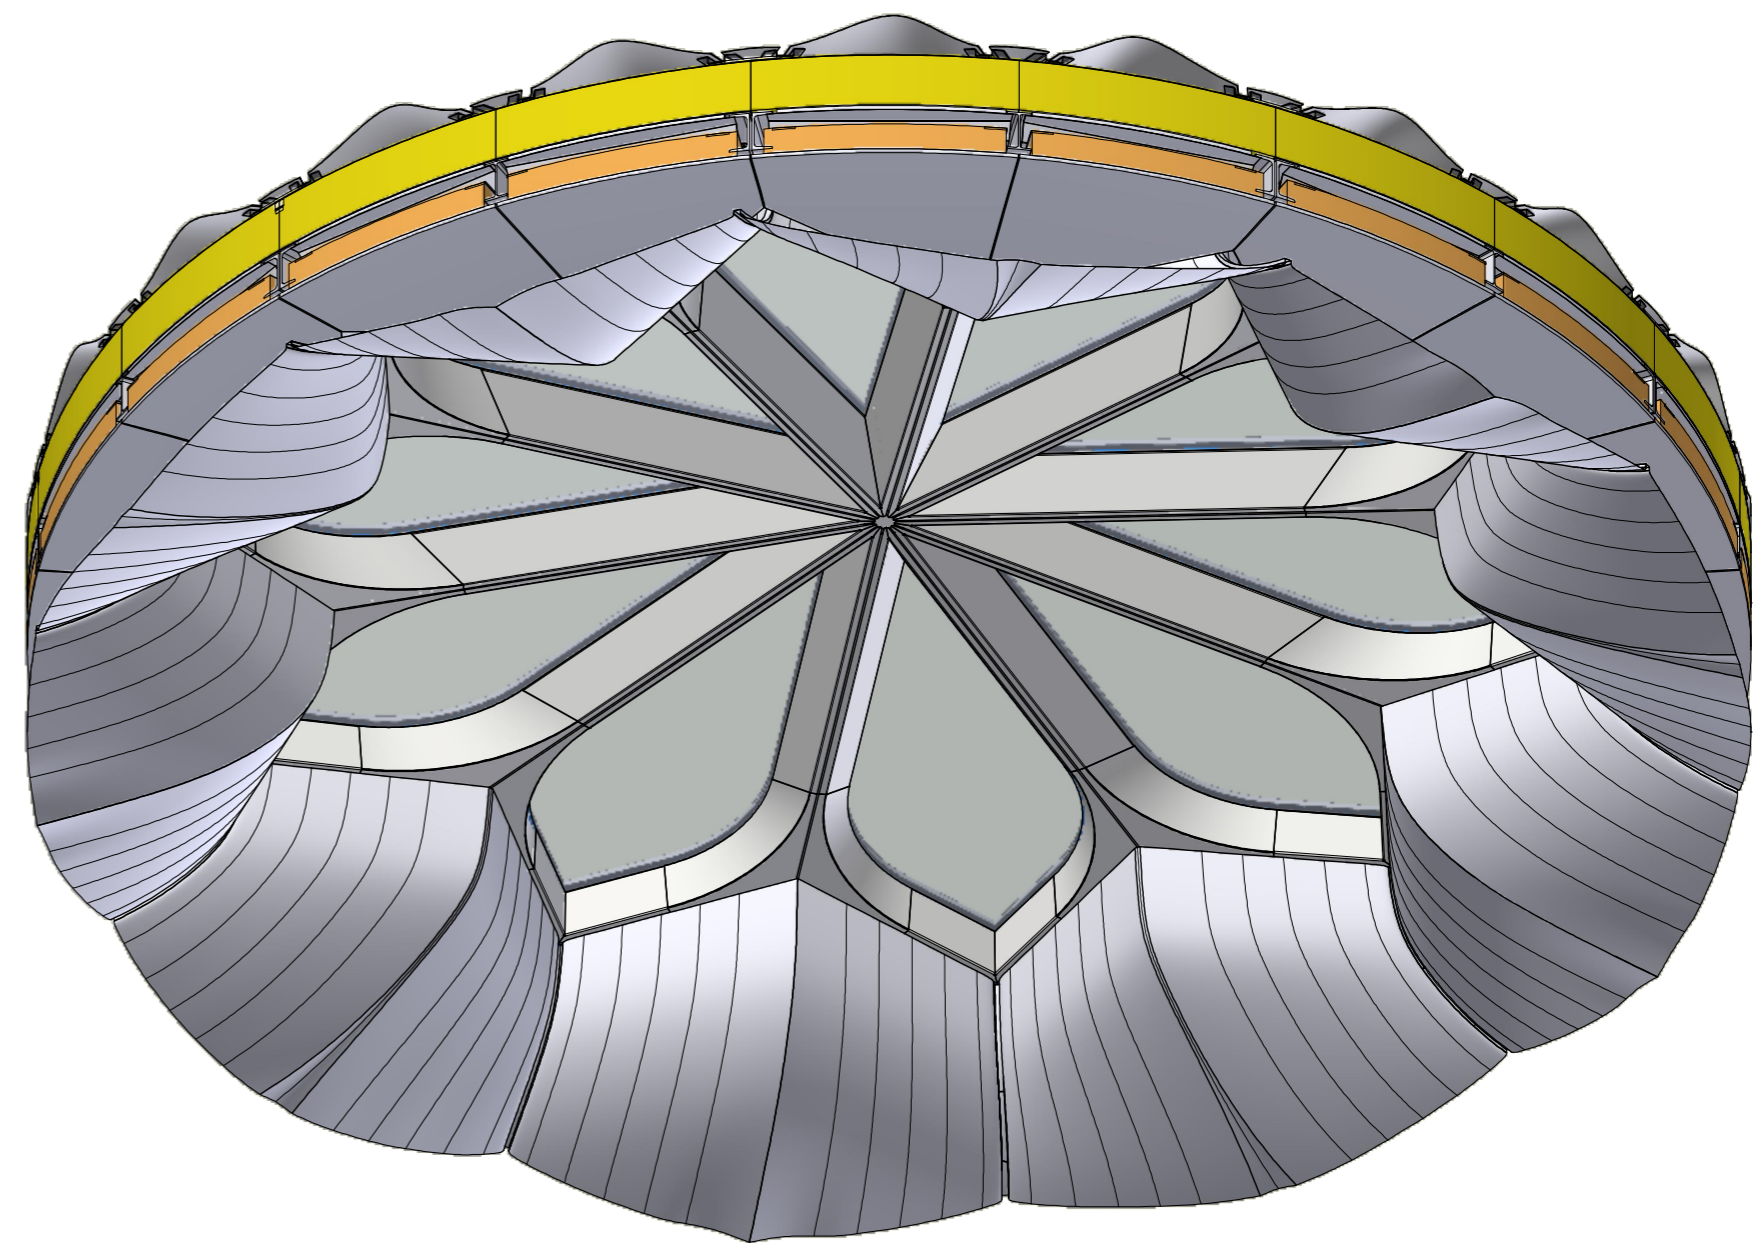

ISOMETRIC VIEW FROM OUTSIDE

ISOMETRIC VIEW FROM INSIDE

FINAL FOR APPROVAL.		ELEVATION		TITLE	
DOC NO. A100404		SKYLIGHT ISOMETRIC VIEWS		A 2021.04.09	
PROJECT NO. 07883		PROJECT		B 2021.05.11	
AUTHOR DK	MODIFIER DK	OLD WAR OFFICE PAVILION LONDON		C 2021.07.21	
SCALE 1 : 20	SHEET 1 / 1				
		WWW.OCTATUBE.NL +31 (0)15-7890000		SIZE A2	