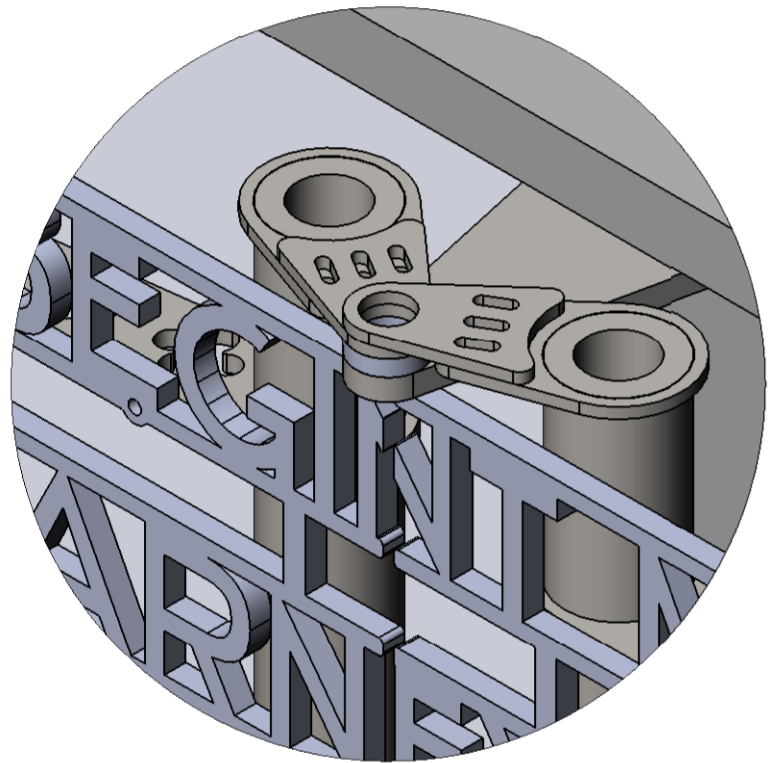

DETAIL A
SCALE 1 : 5

DETAIL B
SCALE 1 : 5